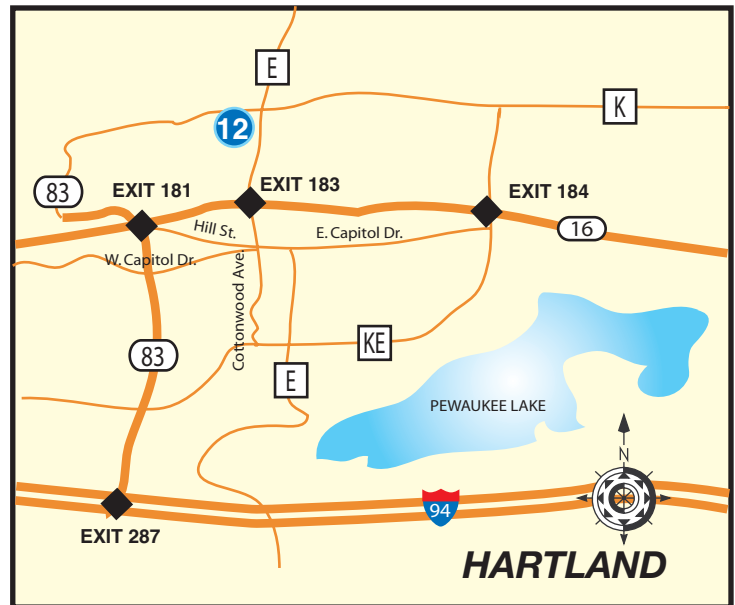

For more information please contact: sports@visitwaukesha.org or call 800-366-8474

SPORTS FACILITIES KEY

- 1 AMF WAUKESHA LANES
- 2 BALMER PARK
- 3 BOXHORN GUN CLUB
- 4 BUCHNER PARK
- 5 CARROLL UNIVERSITY
- 6 CATHOLIC MEMORIAL HIGH SCHOOL
- 7 CENTER COURT SPORTS COMPLEX
- 8 EBLE PARK ICE ARENA
- 9 FRACARO'S LANES
- 10 FRAME PARK
- 11 HEYER PARK
- 12 HOWARD G. MULLET ICE CENTER
- 14 LOWELL PARK
- 15 MCMILLER SPORTS CENTER
- 16 MOOR DOWNS GOLF COURSE
- 17 MORNINGSTAR GOLF CLUB
- 18 NAGA-WAUKEE GOLF COURSE
- 19 NAGA-WAUKEE ICE ARENA
- 20 SARATOGA SPORTS COMPLEX
- 21 SCHUETZE RECREATION CENTER
- 22 SHARKEY'S BAR & GRILL
- 23 SUNSET BOWL
- 24 UW-WAUKESHA
- 25 VILLAGE PARK
- 26 WAGNER PARK
- 27 WAUKESHA COUNTY EXPO CENTER
- 28 WAUKESHA COUNTY TECHNICAL COLLEGE
- 29 WAUKESHA GUN CLUB
- 30 WAUKESHA NORTH HIGH SCHOOL
- 31 WAUKESHA SOUTH HIGH SCHOOL
- 32 WAUKESHA WEST HIGH SCHOOL
- 34 WERN VALLEY SPORTSMENS CLUB
- 35 WESTERN LAKES GOLF CLUB
- 36 WILLOW RUN GOLF COURSE
- 37 WILLIAM R. OLIVER YOUTH SPORTS COMPLEX