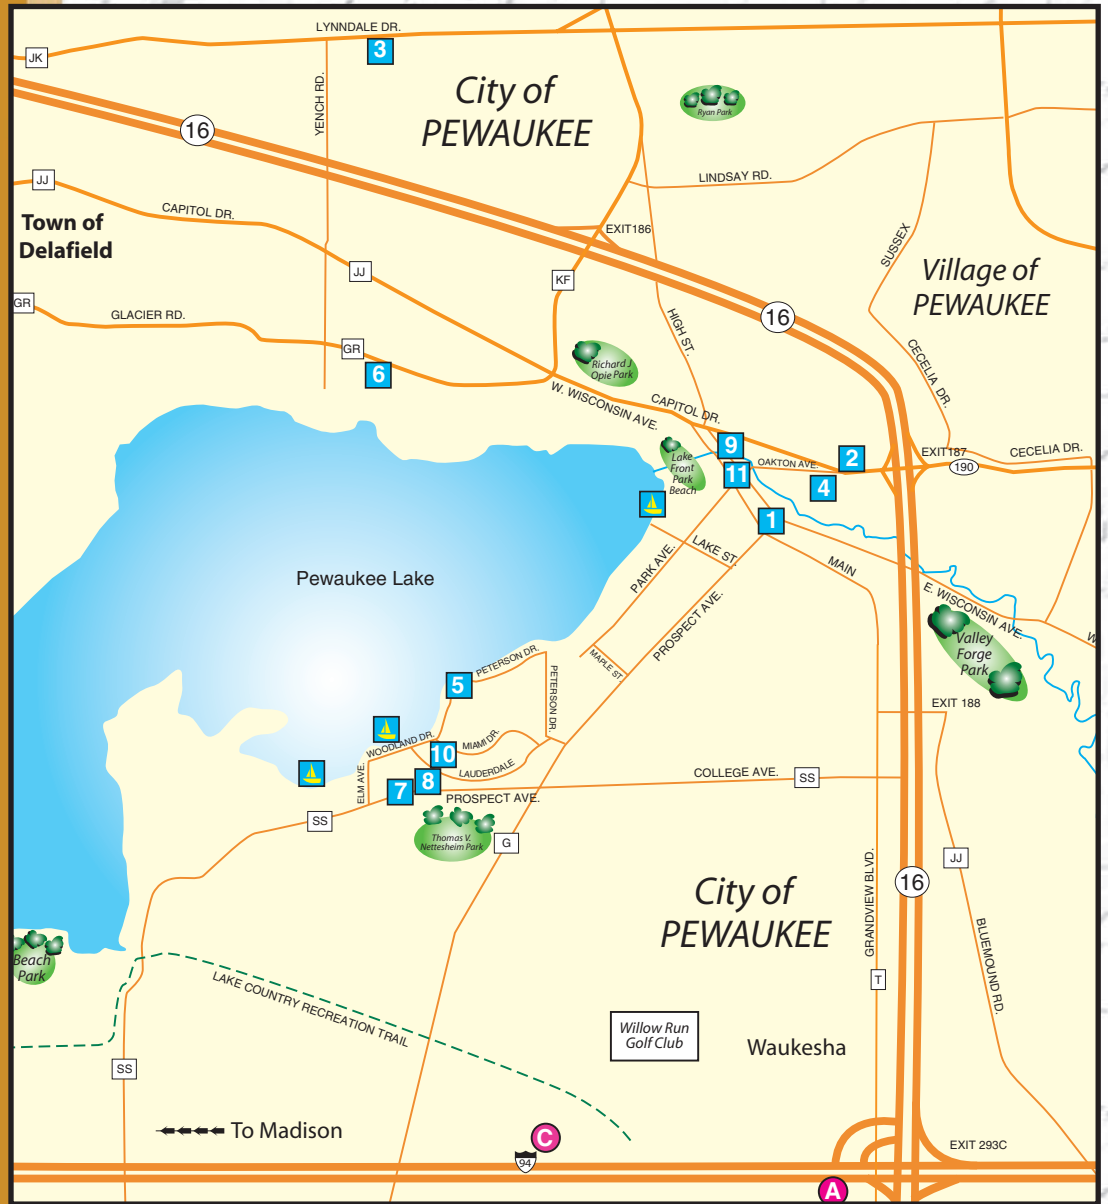

PEWAUKEE LAKE

ATTRACTIONS & SHOPS

- 1** Clarke House Museum
- 2** Harvest Home Collection
- 3** Mason Creek Winery
- 4** Patina Antique and Art Gallery

DINING & NIGHTLIFE

- 5** The 5 O'Clock Club
- 6** Doc's Dry Dock
- 7** La Playa Restaurant
- 8** Michael's House of Prime
- 9** Piano Blu
- 10** Sandbar Sports Pub
- 11** Seester's Mexican Cantina

HOTELS & INFO CENTER

- A** Best Western Waukesha Grand
- B** Comfort Suites
- C** Country Springs Hotel
- D** Milwaukee Marriott West
- E** Radisson Milwaukee – Pewaukee
- ★** Visitor Info Center
- ⚓** Boat Launches

Inset contains continued directions east of Hwy 16

Follow I-94 west to exit 293C to Pewaukee Lake area