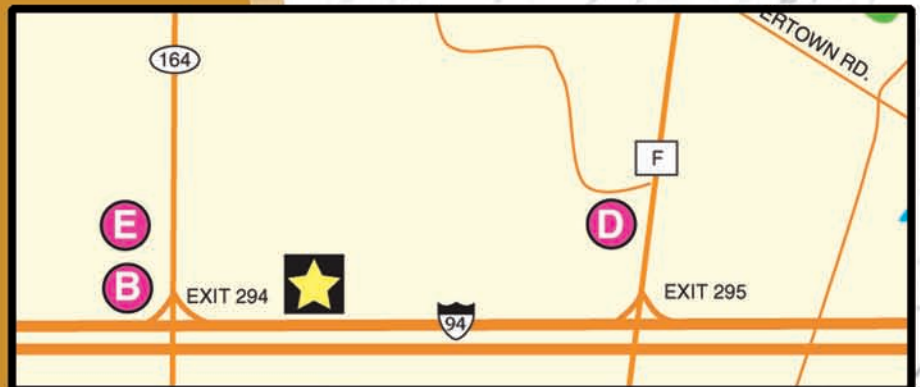

PEWAUKEE LAKE

ATTRACTIONS & SHOPS

- 1** Clarke House Museum
- 2** Harvest Home Collection
- 3** Mason Creek Winery
- 4** Patina Antique and Art Gallery

DINING & NIGHTLIFE

- 5** The 5 O'Clock Club
- 6** Doc's Dry Dock
- 7** La Playa Restaurant
- 8** Michael's House of Prime
- 9** Piano Blu
- 10** Sandbar Sports Pub
- 11** Seester's Mexican Cantina

HOTELS & INFO CENTER

- A** Best Western Waukesha Grand
- B** Comfort Suites
- C** Country Springs Hotel
- D** Milwaukee Marriott West
- E** Radisson Milwaukee – Pewaukee
- ★** Visitor Info Center
- ⚓** Boat Launches

Inset contains continued directions east of Hwy 16

Follow I-94 west to exit 293C to Pewaukee Lake area